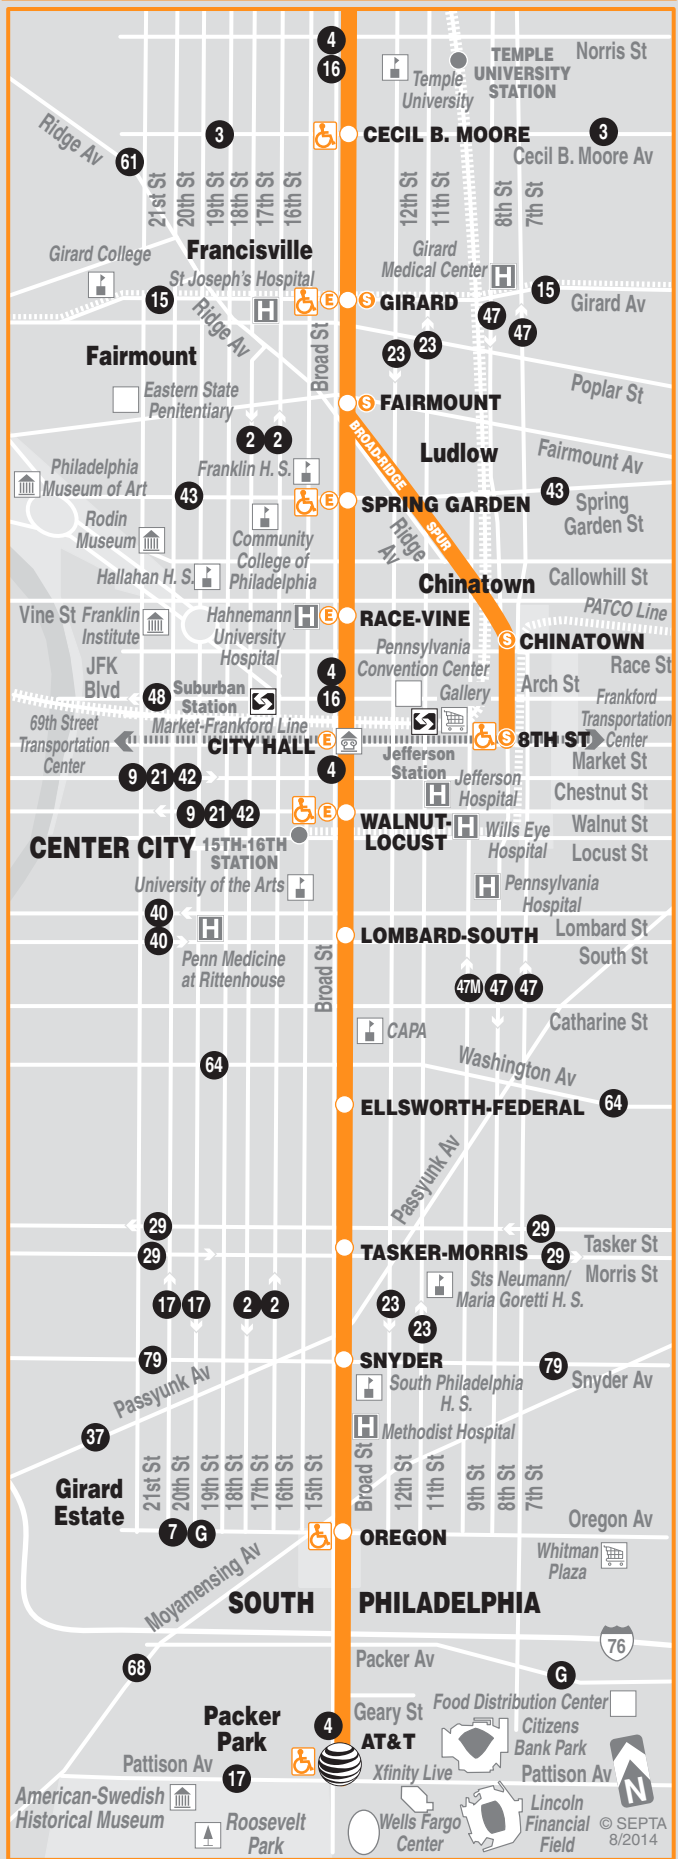

Broad Street Line Broad-Ridge Spur

Effective September 6, 2015

AT&T Station to Fern Rock Transportation Center

Serving
Center City

Customer Service 215-580-7800
TDD/TTY 215-580-7853
www.septa.org

Connections at Olney Transportation Center:
6, 8, 16, 18, 22, 26, 55, 80, BSL, L

Connections at Fern Rock Transportation Center:
4, 28, 57, 70, BSL and Regional Rail Lines

LEGEND

- Local Stops
- Express Stops
- Broad-Ridge Spur Stops
- Accessible Stations
- Bikes Allowed: Before 6:00 AM; 9:00 AM - 3:00 PM; After 6:00 PM

EXPRESS SERVICE NORTHBOUND

EXPRESS service operates from Walnut-Locust Station 6:15 AM to 6:50PM every 7 minutes during peak operating hours, and every 12 minutes during off peak hours. EXPRESS trains stop at Walnut-Locust, City Hall, Race-Vine, Spring Garden, Girard, Erie, Olney and Fern Rock Transportation Centers.

SATURDAYS

To 8th-Market						To Fern Rock Transportation Center					
Fern Rock Transportation Center	Olney Transportation Center	Erie	North Philadelphia	Girard	8th & Market Sts	8th & Market Sts	Girard	North Philadelphia	Erie	Olney Transportation Center	Fern Rock Transportation Center
AM SERVICE						AM SERVICE					
6:15	6:18	6:23	6:24	6:28	6:32	6:38	6:42	6:46	6:47	6:51	6:55
6:40	6:43	6:48	6:49	6:53	6:57	7:03	7:07	7:11	7:12	7:16	7:20
7:05	7:08	7:13	7:14	7:18	7:22	7:25	7:29	7:33	7:34	7:38	7:42
7:25	7:28	7:33	7:34	7:38	7:42	7:45	7:49	7:53	7:54	7:58	8:02
7:45	7:48	7:53	7:54	7:58	8:02	Then every 20 minutes until:					
8:05	8:08	8:13	8:14	8:18	8:22	PM SERVICE					
8:25	8:28	8:33	8:34	8:38	8:42	6:05	6:09	6:13	6:14	6:18	6:22
Then every 20 minutes until:						Then every 20 minutes until:					
6:25	6:28	6:33	6:34	6:38	6:42	6:25	6:29	6:33	6:34	6:38	6:42
8:45	8:48	8:53	8:54	8:57	9:02	6:45	6:49	6:53	6:54	6:58	7:02
Then every 20 minutes until:						Then every 20 minutes until:					
6:25	6:28	6:33	6:34	6:38	6:42	9:05	9:09	9:13	9:14	9:18	9:22