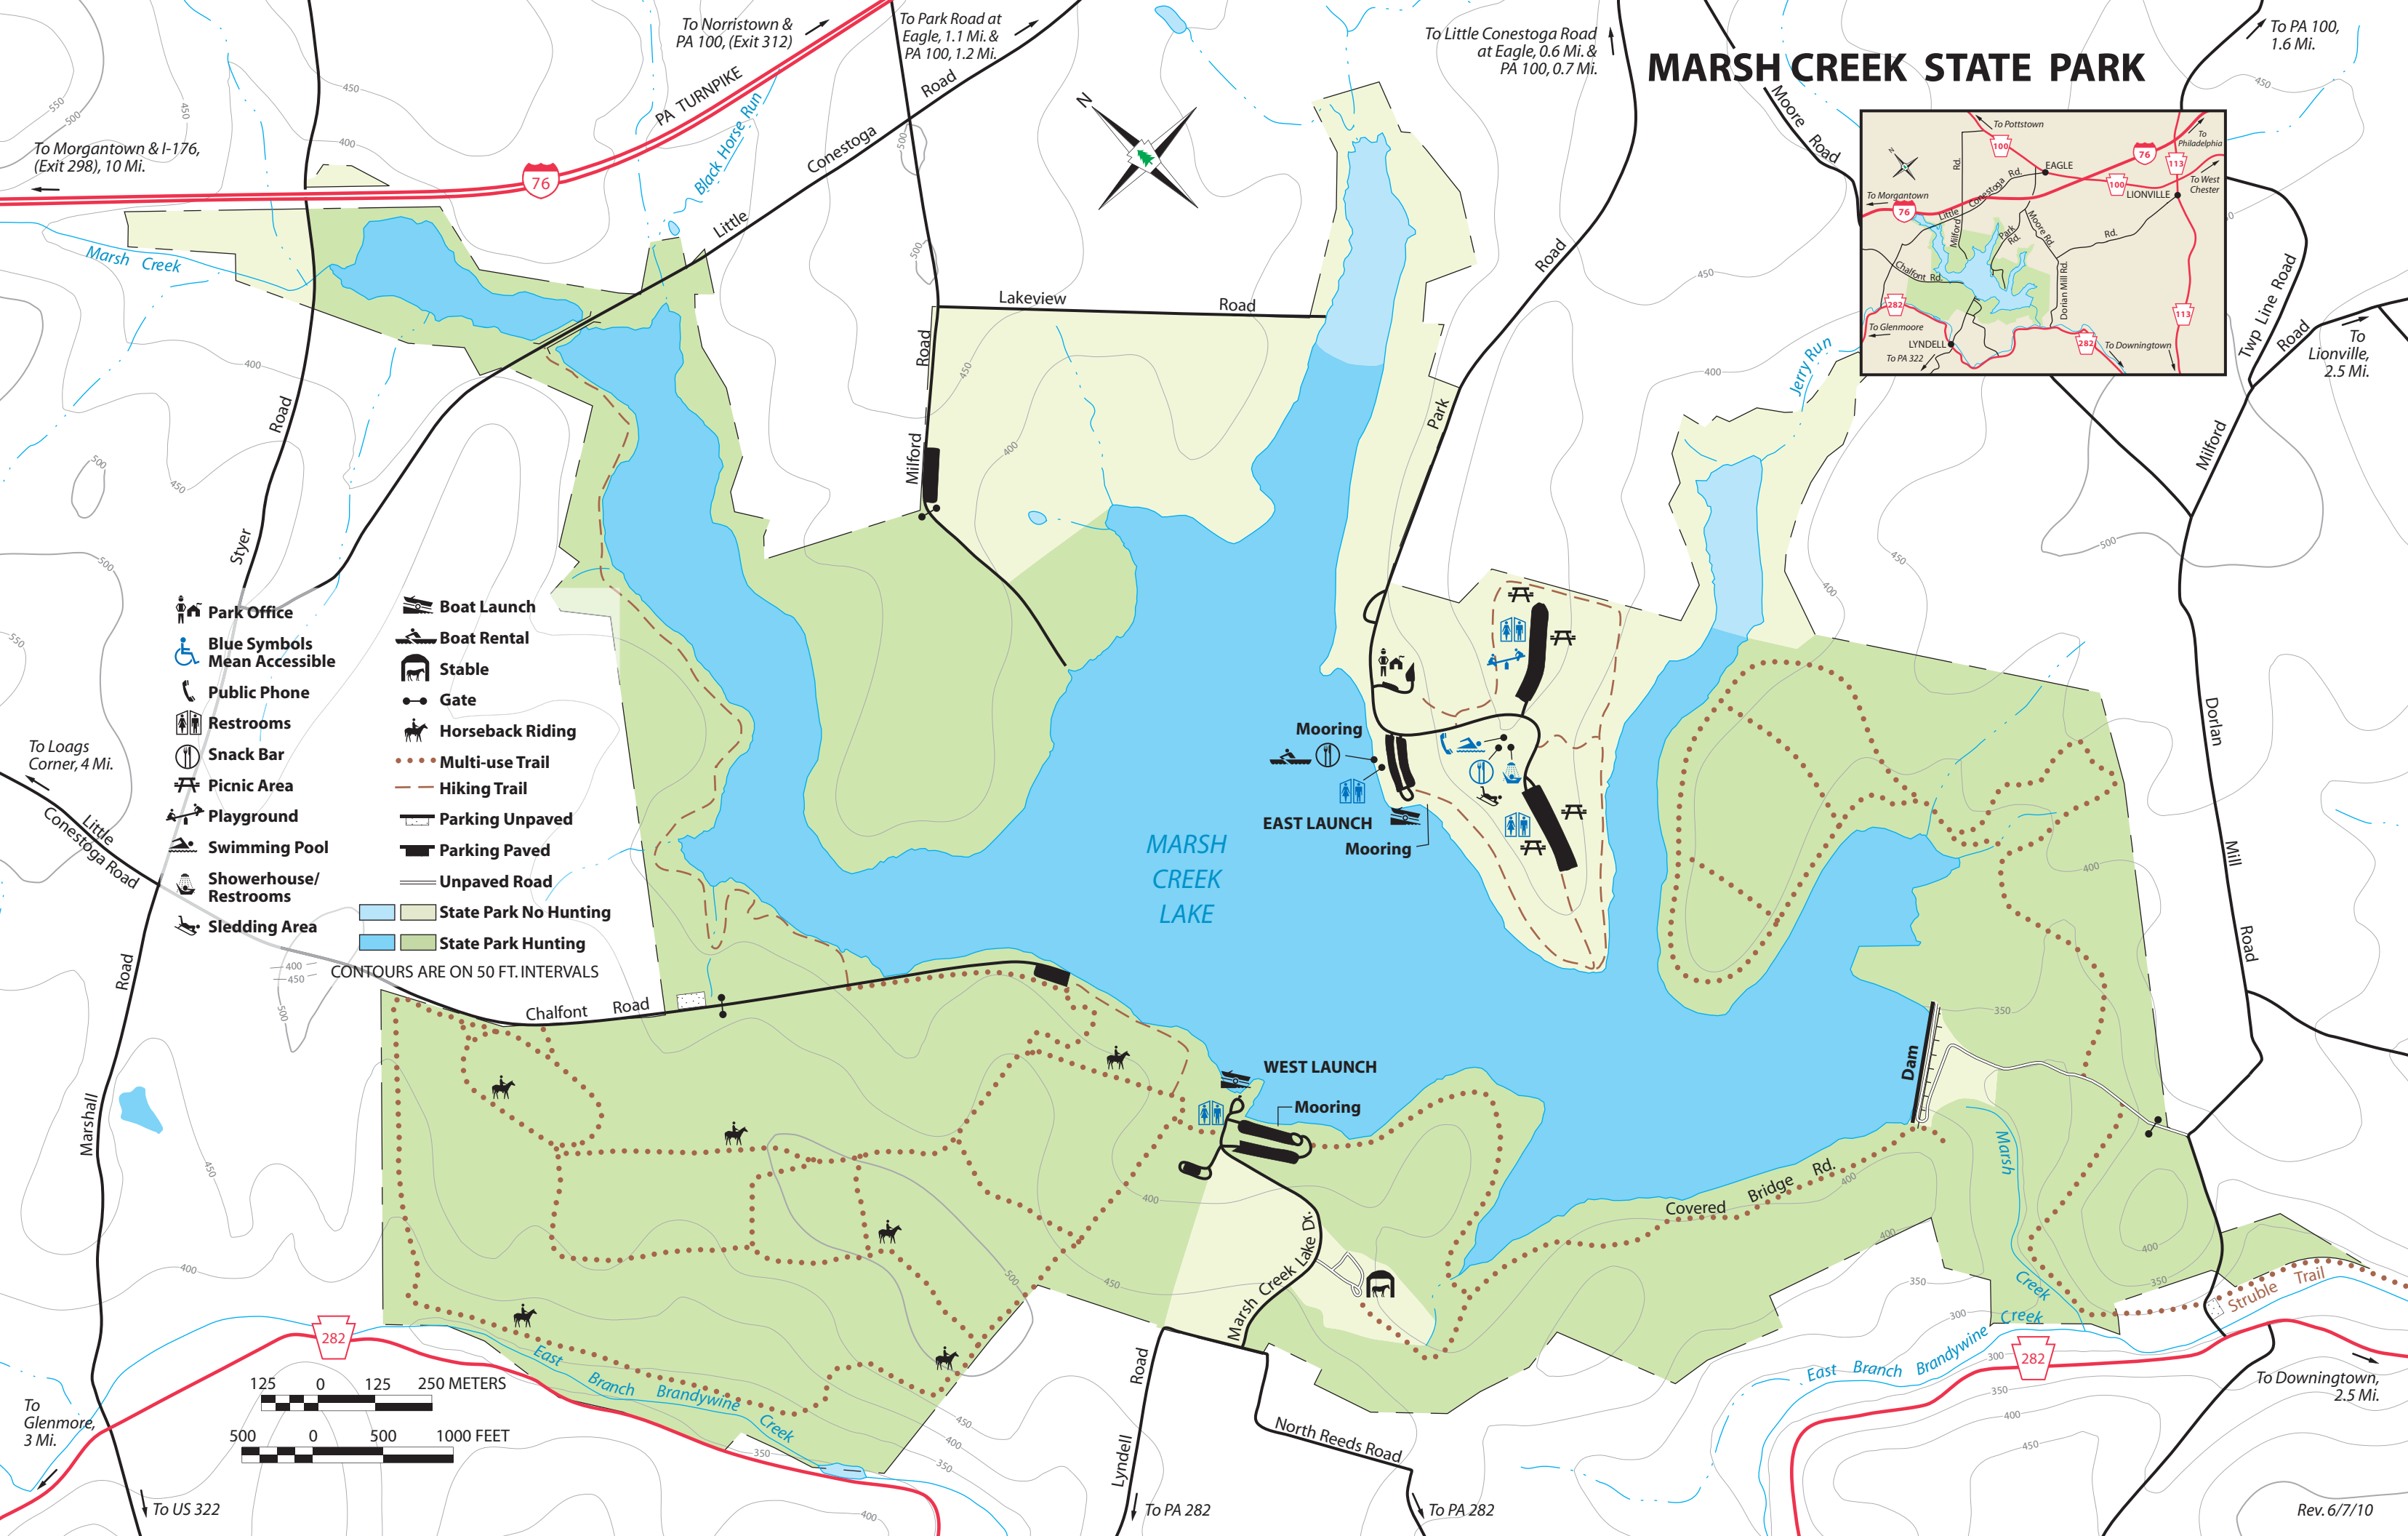

# MARSH CREEK STATE PARK

- Park Office
- Blue Symbols Mean Accessible
- Public Phone
- Restrooms
- Snack Bar
- Picnic Area
- Playground
- Swimming Pool
- Showerhouse/Restrooms
- Sledding Area
- Boat Launch
- Boat Rental
- Stable
- Gate
- Horseback Riding
- Multi-use Trail
- Hiking Trail
- Parking Unpaved
- Parking Paved
- Unpaved Road
- State Park No Hunting
- State Park Hunting

CONTOURS ARE ON 50 FT. INTERVALS