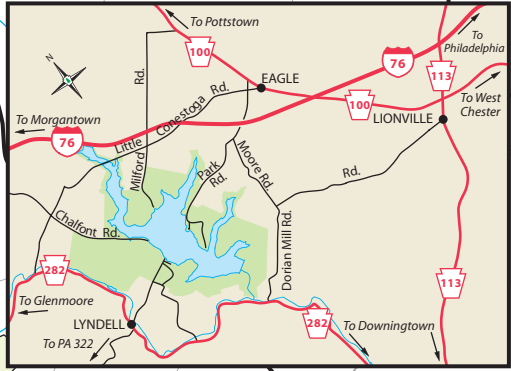

# MARSH CREEK STATE PARK

- Park Office
- Blue Symbols Mean Accessible
- Public Phone
- Restrooms
- Snack Bar
- Picnic Area
- Playground
- Swimming Pool
- Showerhouse/Restrooms
- Sledding Area
- Boat Launch
- Boat Rental
- Stable
- Gate
- Horseback Riding
- Multi-use Trail
- Hiking Trail
- Parking Unpaved
- Parking Paved
- Unpaved Road
- State Park No Hunting
- State Park Hunting

CONTOURS ARE ON 50 FT. INTERVALS