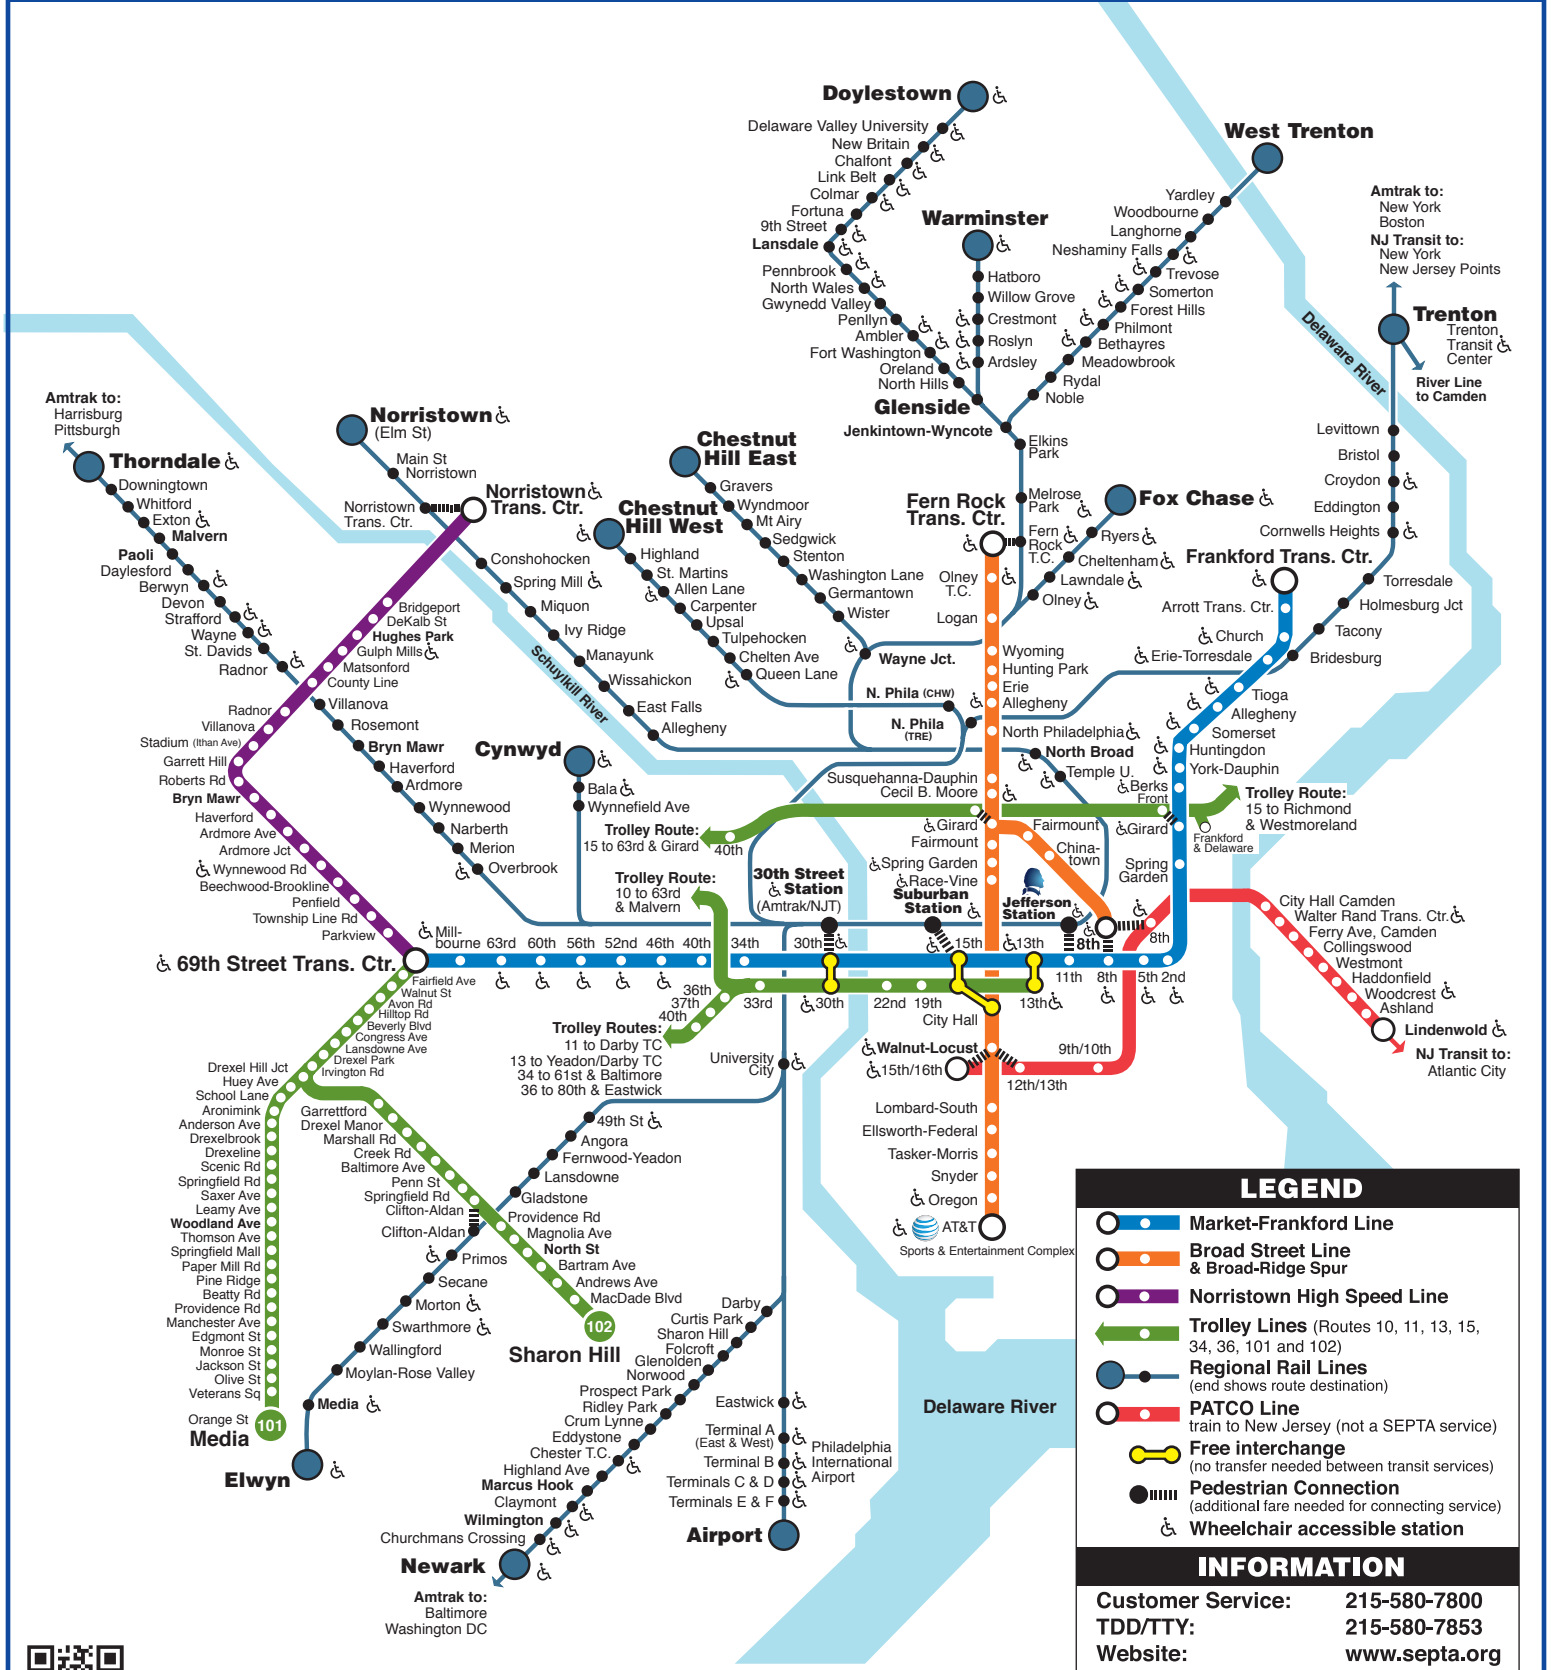

# SEPTA Regional Rail & Rail Transit

### LEGEND

- Market-Frankford Line
- Broad Street Line & Broad-Ridge Spur
- Norristown High Speed Line
- Trolley Lines (Routes 10, 11, 13, 15, 34, 36, 101 and 102)
- Regional Rail Lines (end shows route destination)
- PATCO Line train to New Jersey (not a SEPTA service)
- Free interchange (no transfer needed between transit services)
- Pedestrian Connection (additional fare for connecting service)
- Wheelchair accessible station